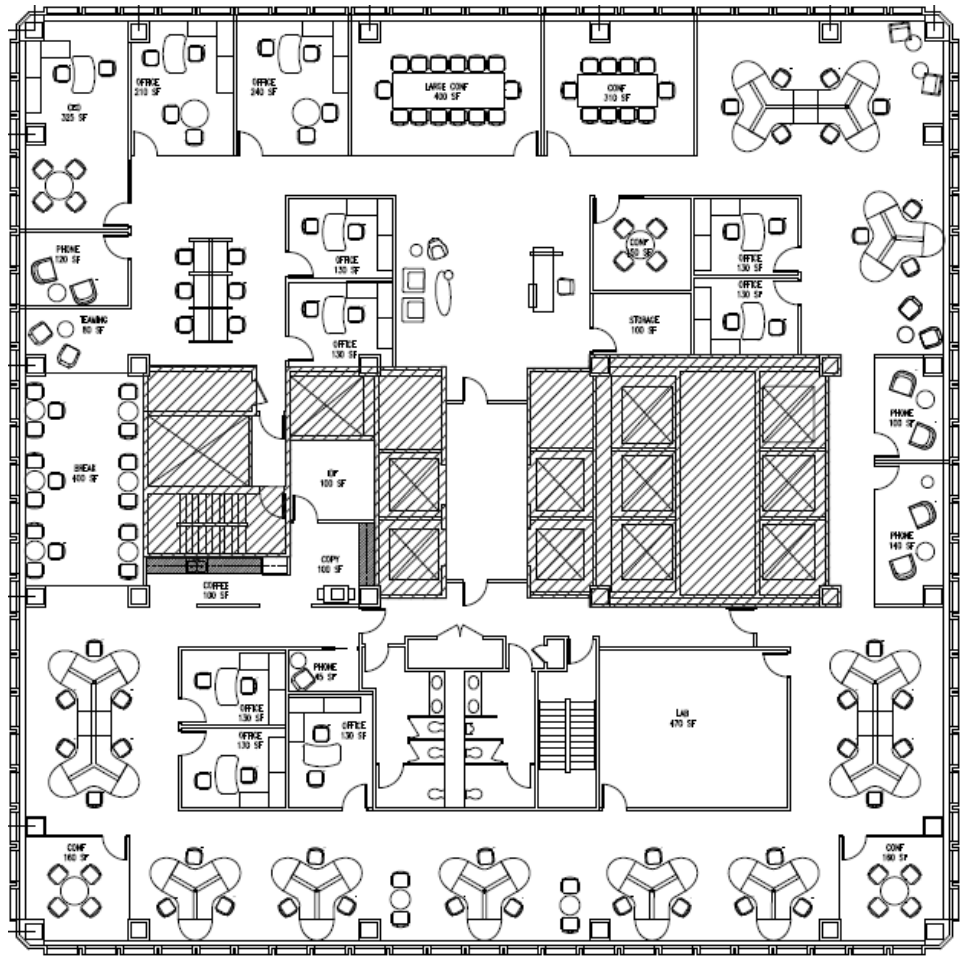

600 Montgomery Street  
San Francisco, CA

18<sup>th</sup> Full Floor Plan  
Suite 1800: 13,243 RSF

**Available June 1, 2019.** Highly Improved Full Floor, Mix of Private Offices, Meeting/Conference Rooms, Open Space, Kitchen, Break Area, Production Room, and Storage Room.