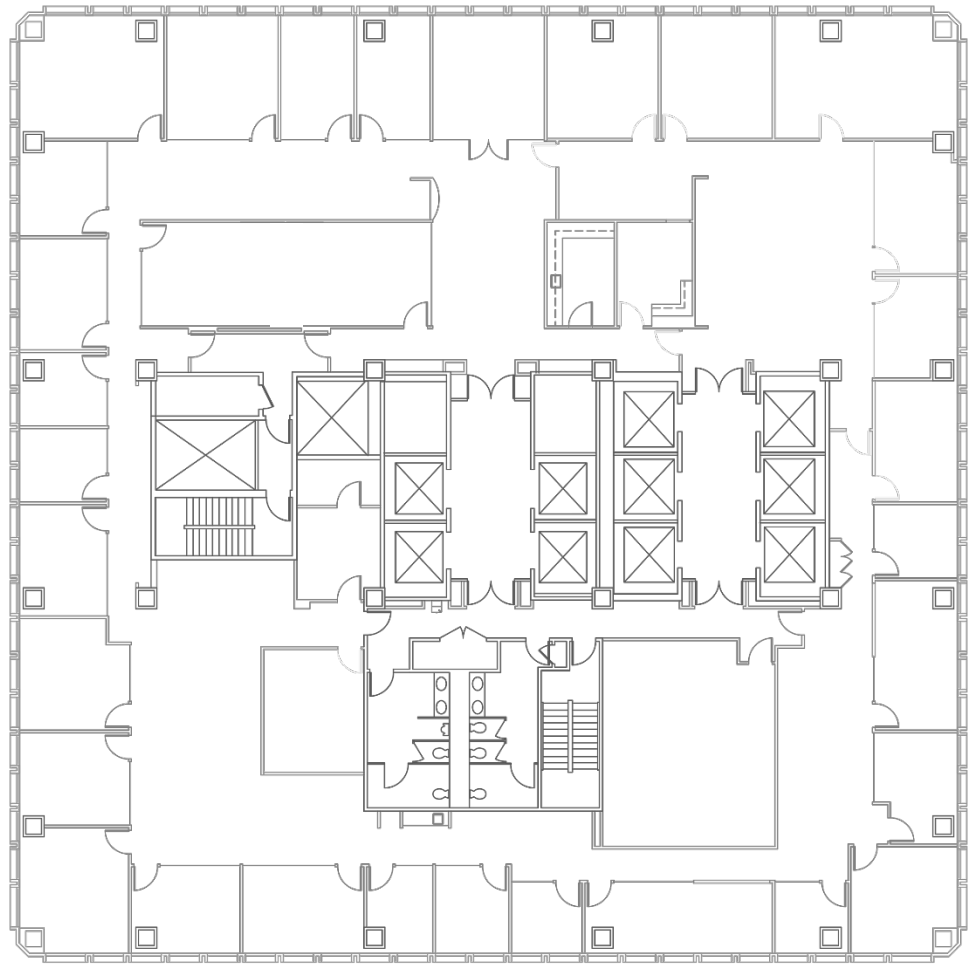

600 Montgomery Street  
San Francisco, CA

17<sup>th</sup> Full Floor Plan  
Suite 1700: 13,922 RSF

**Available July 1, 2019.** 26 Private Offices, 1 Large Conference Room, 4 Meeting Rooms, Kitchen, Production/Storage Room, and Open Space.